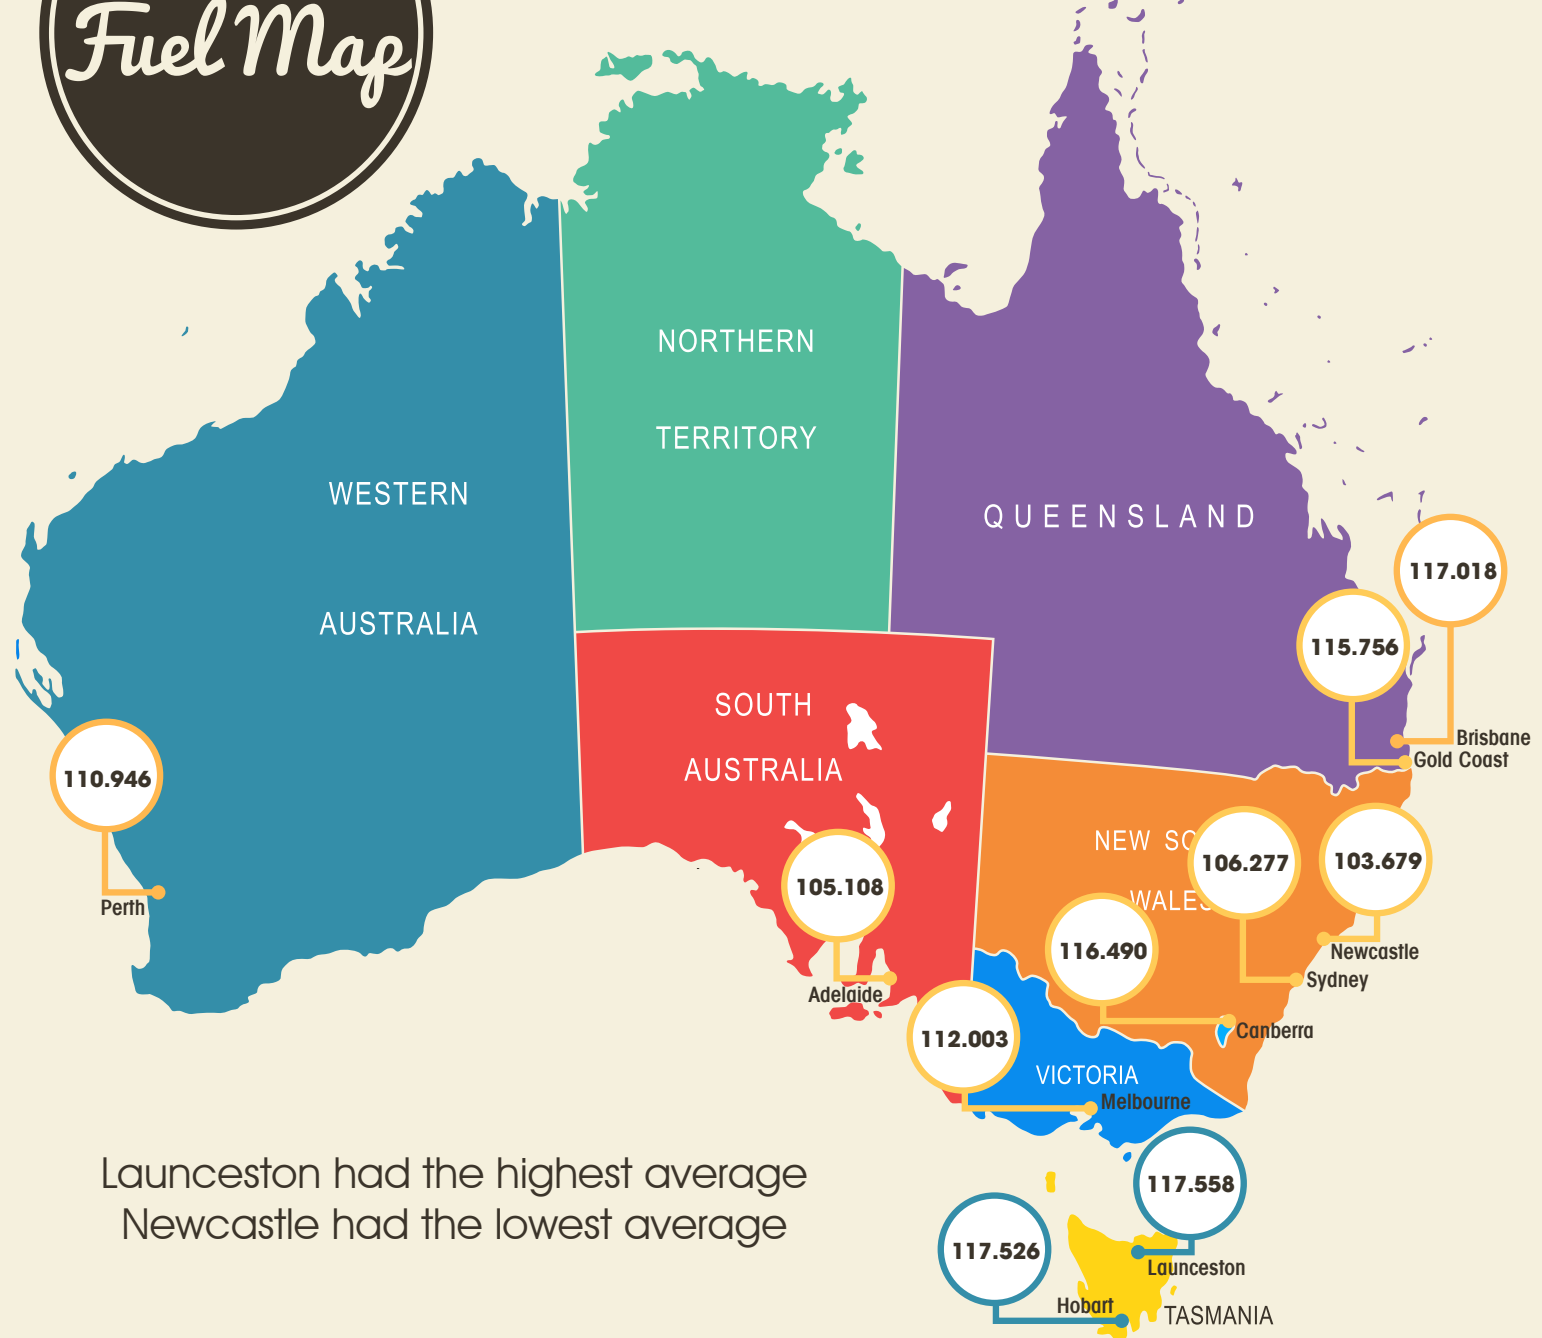

# Prices • AT THE • Pump

MARCH 2016

NATIONAL AVERAGE

**111.19**

¢ / litre of unleaded

## The Peaks & the Valleys

## The Fuel Map

## Potential for Savings

Prices vary from street corner to street corner. How much you could potentially save in each metro market:

\*GasBuddy Spread: We take the difference between the average price in the highest 5% of stations and the lowest 5% of stations in a designated area. This gives the ability to see the range in price.