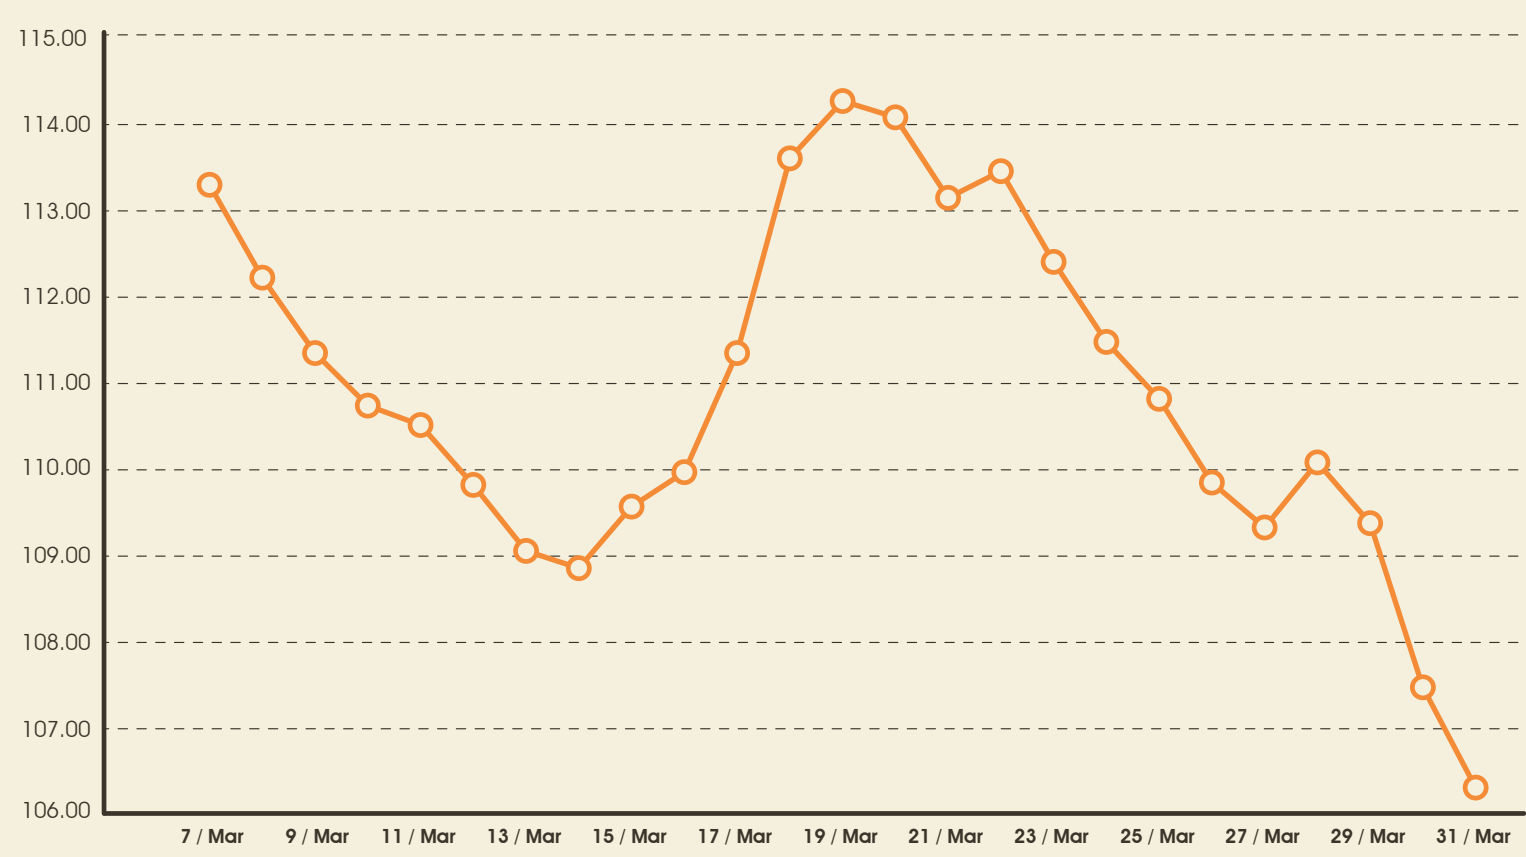

# Prices • AT THE • Pump

MARCH 2016

NATIONAL AVERAGE

**111.19**

¢ / litre of unleaded

## The Peaks & the Valleys